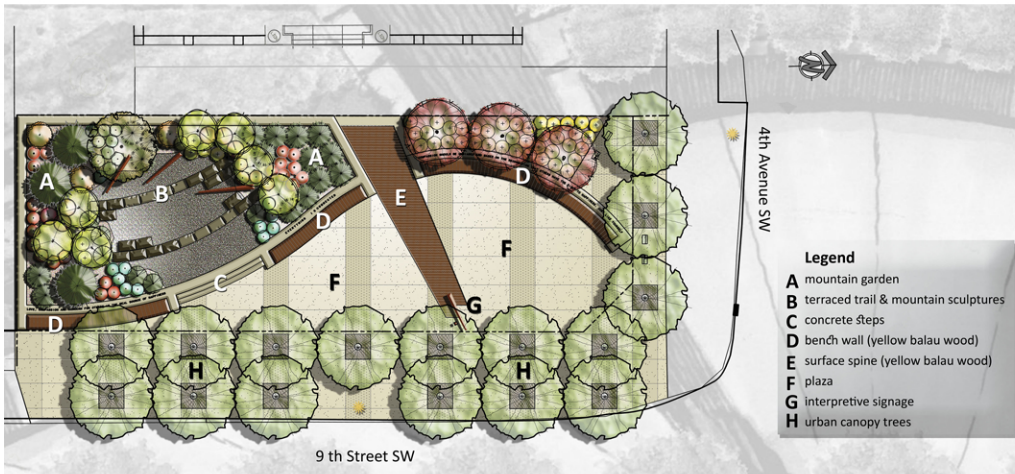

This park plaza is located at one of the main gateways to the downtown core on the west end and is highly visible by all. Design detailing, site furnishings, and functional pedestrian spaces are key components to its success in providing streetscape enhancement. The addition of public art features, sustainable initiatives like silva cell units, and native planting all contribute to its character and contribution as a public space through all seasons of the year.

PROJECTS

L A West

Type:

Urban Design
Revitalization

Client:

City of Calgary Parks

Size:

0.20 acres