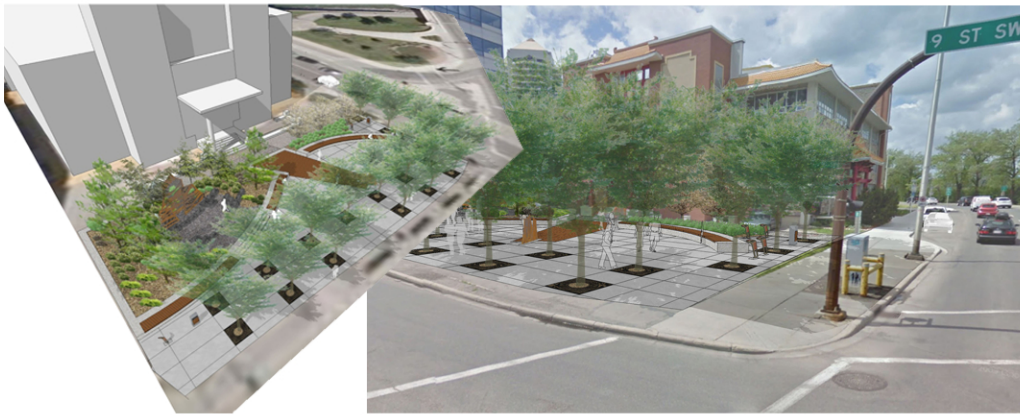

Poetic Park Plaza

Calgary, Alberta

LA West partook in the design refinement and approvals of this small urban project. From idea generation to completion of the landscape construction drawings, LA West worked with City of Calgary Parks and its stakeholders to refine the design and take the project into construction.

This park plaza is located at one of the main gateways to the downtown core on the west end and is highly visible by all. Design detailing, site furnishings, and functional pedestrian spaces are key components to its success in providing streetscape enhancement. The addition of public art features, sustainable initiatives like silva cell units, and native planting all contribute to its character and contribution as a public space through all seasons of the year.