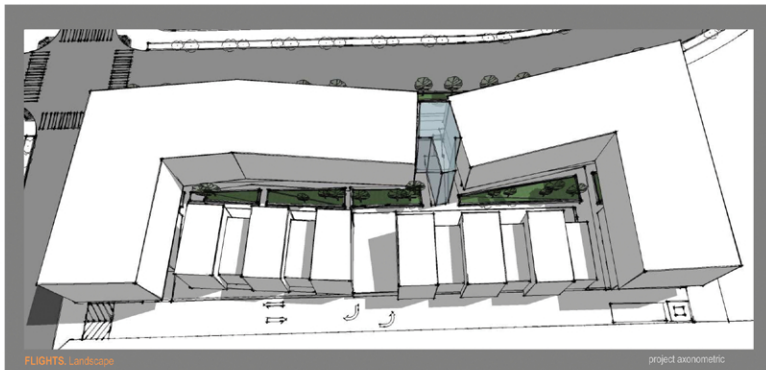

Flights LAX - Multi Family

Calgary, Alberta

Located near the Calgary International Airport, the Flights LAX project is aptly named. A LEED gold initiative, the project posed many design challenges including maximizing the soft landscape surface area above a site encompassing underground parkade.

Select planting schemes and innovative planter designs were used create a modern aesthetic with sustainable undertones.

PROJECTS

L A West

Type:

Multi Family Site Planning
LEED Gold

Client:

7s Group

Size:

4.0 acres

Services:

Landscape Design
LID Analysis
LEED Analysis
Urban Design
Cost Analysis