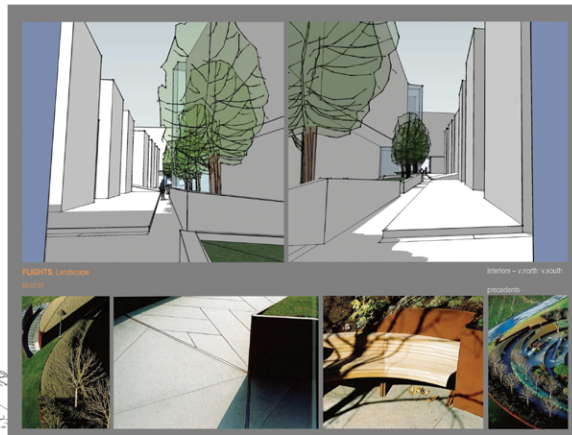

Flights LAX - Multi Family

Calgary, Alberta

Located near the Calgary International Airport, the Flights LAX project is aptly named. A LEED gold initiative, the project posed many design challenges including maximizing the soft landscape surface area above a site encompassing underground parkade.

Select planting schemes and innovative planter designs were used create a modern aesthetic with sustainable undertones.

PROJECTS

L A West

Type:

Multi Family Site Planning
LEED Gold

Client:

7s Group

Size:

4.0 acres

Services:

Landscape Design
LID Analysis
LEED Analysis
Urban Design
Cost Analysis